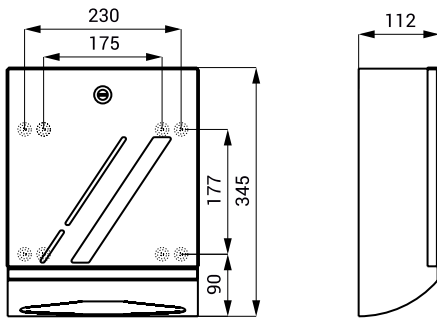

## Characteristics

- stainless steel dispenser for folded paper towels
- lockable
- maximum refill size 250 x 230 mm
- dispenser capacity approx. 600/800 paper towels
- wall mounting
- material stainless steel AISI 304 (1.4301)
- surface white matte

## Dimensions

## Technical Specification

Dimensions  
Weight

345 x 268 x 112 mm  
2,26 kg